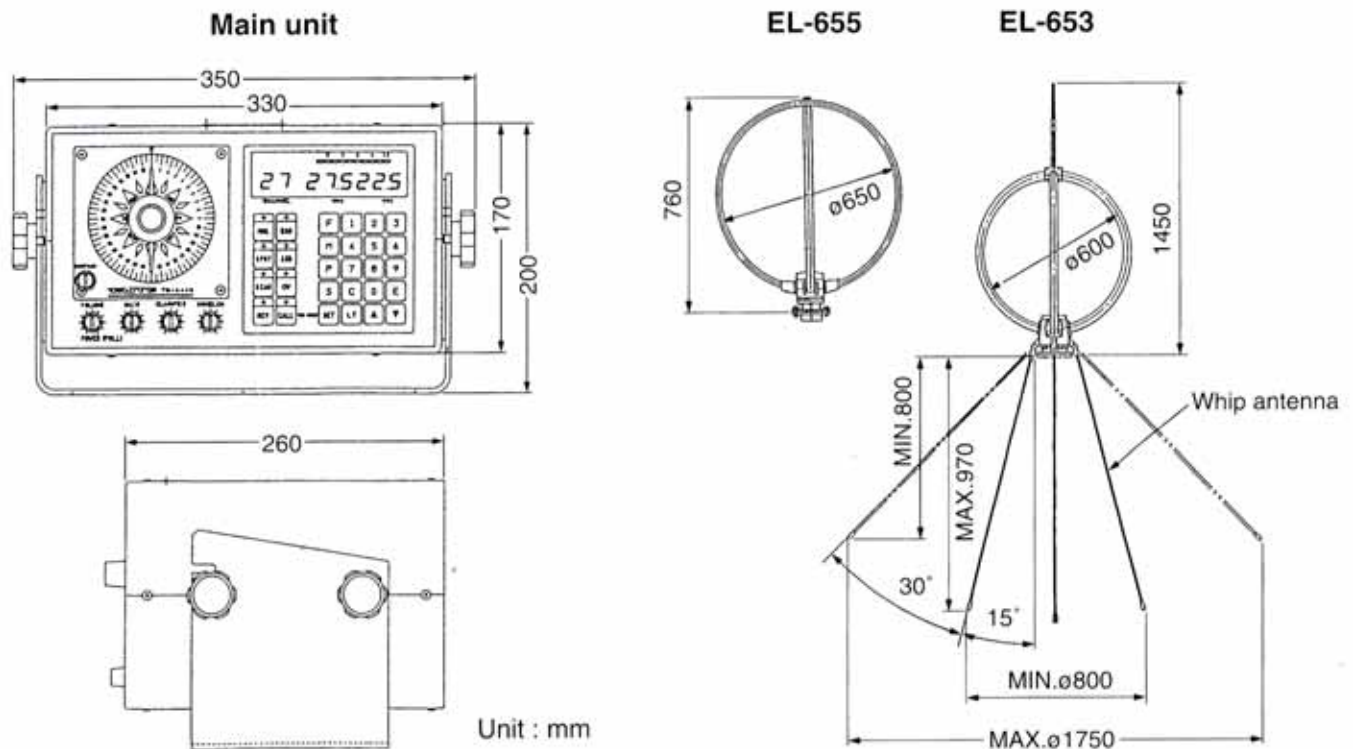

SPECIFICATIONS

Receiver

Reception	: Synthesized double super heterodyne
Frequency range	: 26 - 28.9995 and 35 - 43.9995 MHz
Wave form	: A1A, A2A, A3E, H3E and J3E
Spot reception	: Maximum 100 channels
Scanning reception	: Maximum 100 channels
Search reception	: Search range from 10 kHz to 1,000 kHz in 2 kHz step

Direction finding

Sensitivity	: $2\mu\text{V/m}$ or better
Accuracy	: $\pm 1^\circ$ or better (0°, 1mV/m at 27.5 MHz)
Power source	: DC 24 V(AC on option)
Weight	: 9 kg

Display

Bearing display	: Automatic needle indication with a compass rose
LED display	: Channel : 2 figures. Frequency : 6 figures. Tuning indicator : 10 LEDs.
AF output	: Maximum 2W (impedance 8Ω)

Antenna

Loop antenna	: EL-655 : 650 mmϕ cross loop antenna (26 - 28.9995 MHz) EL-653 : 600 mmϕ cross loop antenna (26 - 28.9995 and 35 - 43.9995 MHz)
Antenna cable	: 6 cored coaxial cable (3D-2E), 16 m (standard)

OUTSIDE VIEW

*Specifications and design are subjects to change without notice for future improvement.

PLEASE CONTACT

TAIYO MUSEN CO., LTD.

20-7, 2-Chome, Ebisu-Nishi, Shibuya-ku Tokyo JAPAN 150-0021
TEL : 81-3-3780-3225
FAX : 81-3-3496-3677
URL : <http://www.taiyomusen.co.jp>